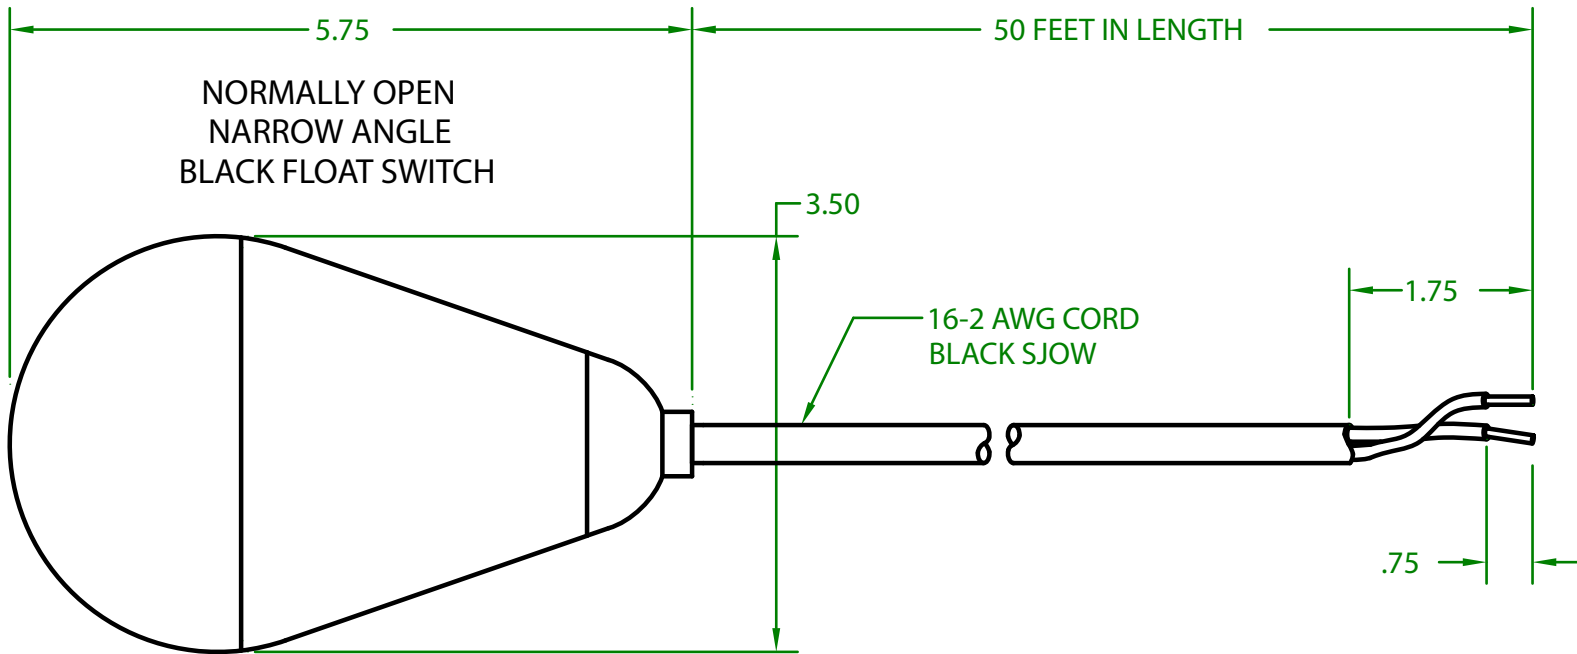

## JPF2OW5000 G

MECHANICAL CONTROL FLOAT

GOLD PLATED CONTACTS

COMMONLY USED IN INTRINSICALLY SAFE APPLICATIONS

OPERATING ANGLE: CONTACTS CLOSE @ 60° ABOVE HORIZONTAL OR BEFORE.  
CONTACTS OPEN @ HORIZONTAL.